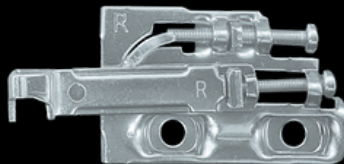

# FURNITURE HANGER LARGE

hole  
Ø 10 mm

250  
kg

on two  
hangers

adjustment  
height 22 mm  
depth 19 mm

galvanised  
steel

lock against kicking  
the cabinet body and  
uncontrolled falling

FITTING  
ALUMAT

## SMALL

**galvanised  
steel**

**on two  
hangers**

**adjustment**  
height **10 mm**  
depth **22 mm**

**wall rail  
mounting**

**CAPS / white /**

**RIGHT/LEFT HANGER**

**x 4**