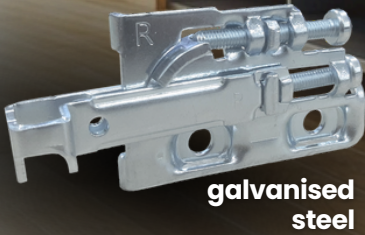

# FURNITURE HANGER LARGE

hole  
Ø 10 mm

250  
kg

on two  
hangers

adjustment  
height 22 mm  
depth 19 mm

galvanised  
steel

lock against kicking  
the cabinet body and  
uncontrolled falling

FITTING  
ALUMAT

## SMALL

**galvanised  
steel**

**on two  
hangers**

**adjustment**  
height **10 mm**  
depth **22 mm**

**wall rail  
mounting**

**CAPS / white /**

**RIGHT/LEFT HANGER**

**x 4**