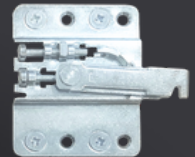

index:
956601001

CAP / white / + RIGHT/LEFT HANGER