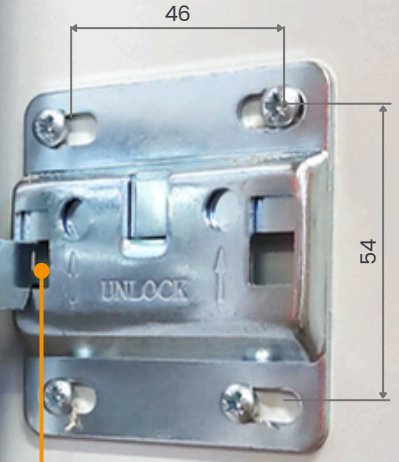

# FURNITURE HANGER LARGE

hole  
Ø 10 mm

250  
kg

on two  
hangers

adjustment  
height 22 mm  
depth 19 mm

galvanised  
steel

lock against kicking  
the cabinet body and  
uncontrolled falling

FITTING  
ALUMAT

## SMALL

**galvanised  
steel**

**on two  
hangers**

**adjustment**  
height **10 mm**  
depth **22 mm**

**wall rail  
mounting**

**CAPS / white /**

**RIGHT/LEFT HANGER**

**x 4**